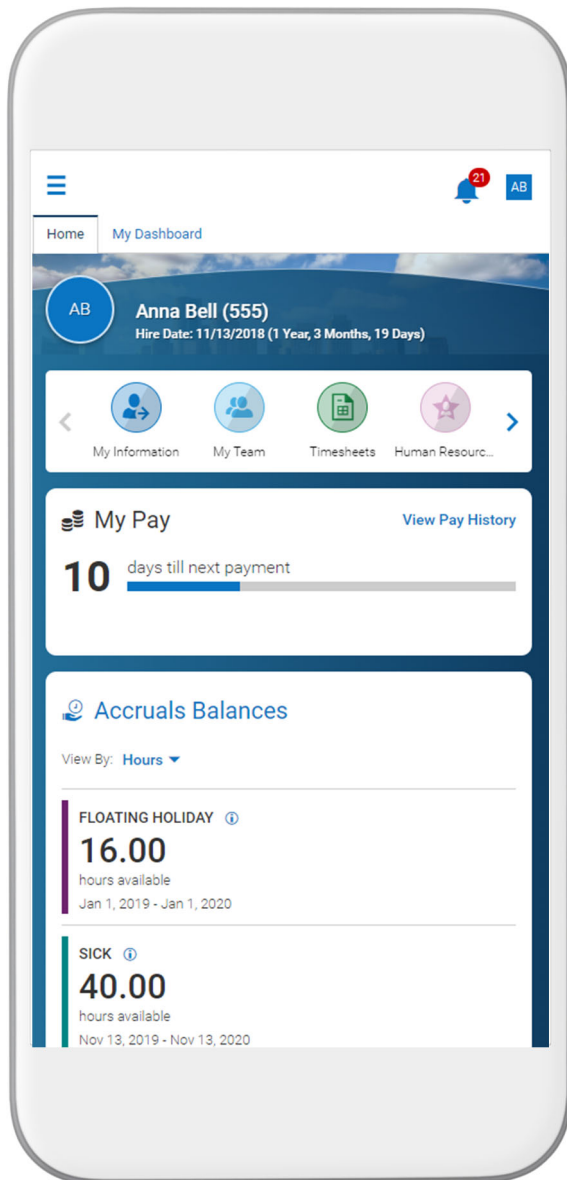

PayNorthwest's Brand New Look

EASY TO USE

Jump right in with a familiar, consumer-grade interface.

FLEXIBLE

Transition easily from laptop to tablet to phone to work from anywhere.

EMPOWERING

Access and update work-related info on the go!

The Central Address for a
Connected Workforce

MORE RESOURCES AT
paynorthwest.com

PayNorthwest's Brand New Look

EASY TO USE

Jump right in with a familiar, consumer-grade interface.

FLEXIBLE

Transition easily from laptop to tablet to phone to work from anywhere.

EMPOWERING

Access and update work-related info on the go!

The Central Address for a
Connected Workforce

MORE RESOURCES AT
paynorthwest.com