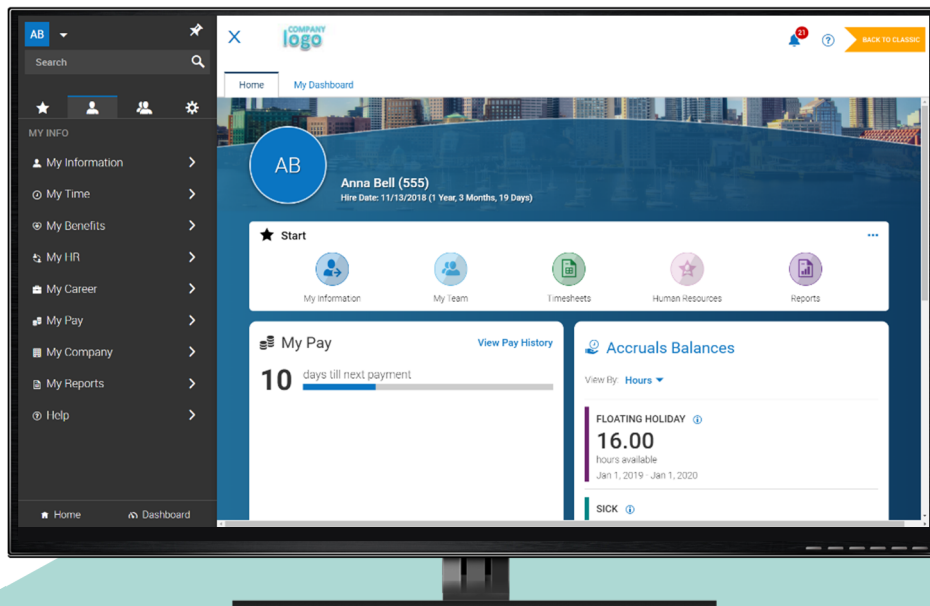

EMPOWERING

Access and update work-related info on the go!